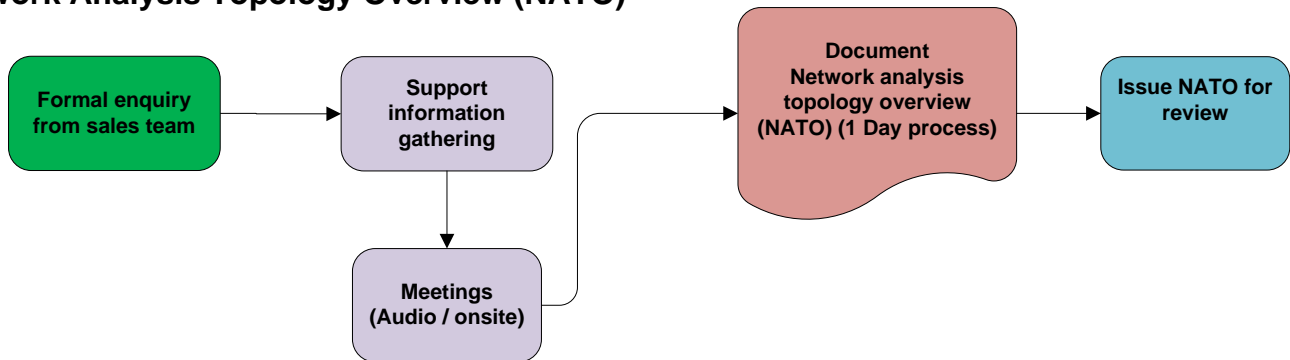

Presales support

Network Analysis Topology Overview (NATO)

Netdoo Technical Specialist assists the sales team with client qualification producing a Network Analysis Topology Overview (NATO) which outlines a high level technical solution to the customer's requirements.

Network Design (ADD)

Netdoo Technical Specialists assist the sales team with a comprehensive and detailed technical solution and producing the Architecture Design Document (ADD).

Produce Procurement Document (PPD)