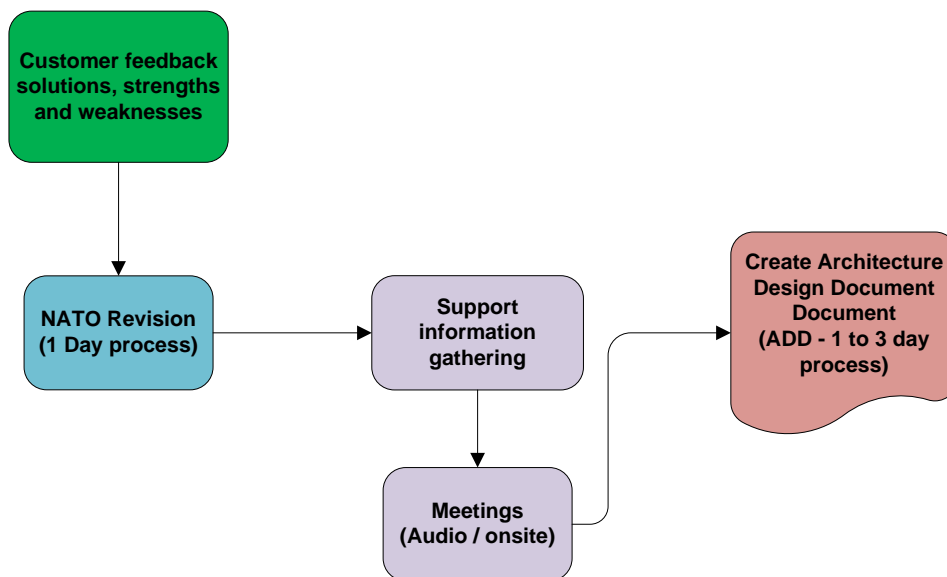

Presales support

Network Analysis Topology Overview (NATO)

Netdoo Technical Specialist assists the sales team with client qualification producing a Network Analysis Topology Overview (NATO) which outlines a high level technical solution to the customer's requirements.

Network Design (ADD)

Netdoo Technical Specialists assist the sales team with a comprehensive and detailed technical solution and producing the Architecture Design Document (ADD).

Produce Procurement Document (PPD)

Netdoo Technical Specialists assist the sales team with a comprehensive and costed technical solution, and Produce Procurement Documents (PPD's).