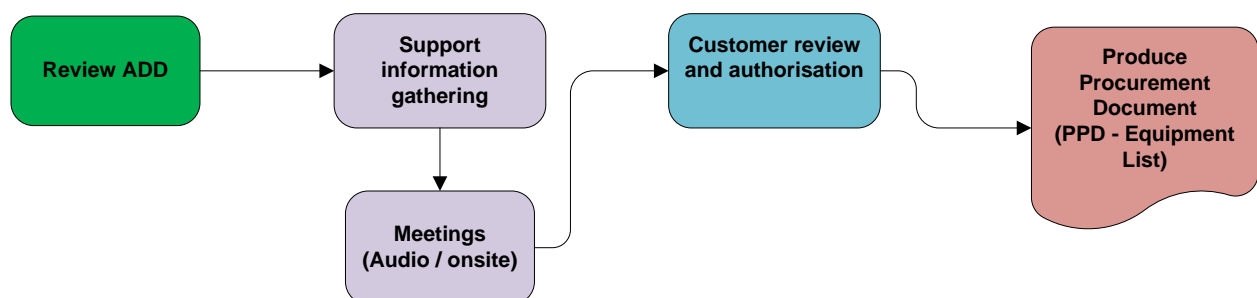

Presales support

Network Analysis Topology Overview (NATO)

Netdoo Technical Specialist assists the sales team with client qualification producing a Network Analysis Topology Overview (NATO) which outlines a high level technical solution to the customer's requirements.

Network Design (ADD)

Netdoo Technical Specialists assist the sales team with a comprehensive and detailed technical solution and producing the Architecture Design Document (ADD).

Produce Procurement Document (PPD)

Netdoo Technical Specialists assist the sales team with a comprehensive and costed technical solution, and Produce Procurement Documents (PPD's).